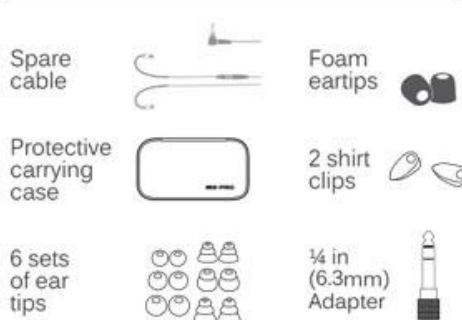

INCLUDED ACCESSORIES