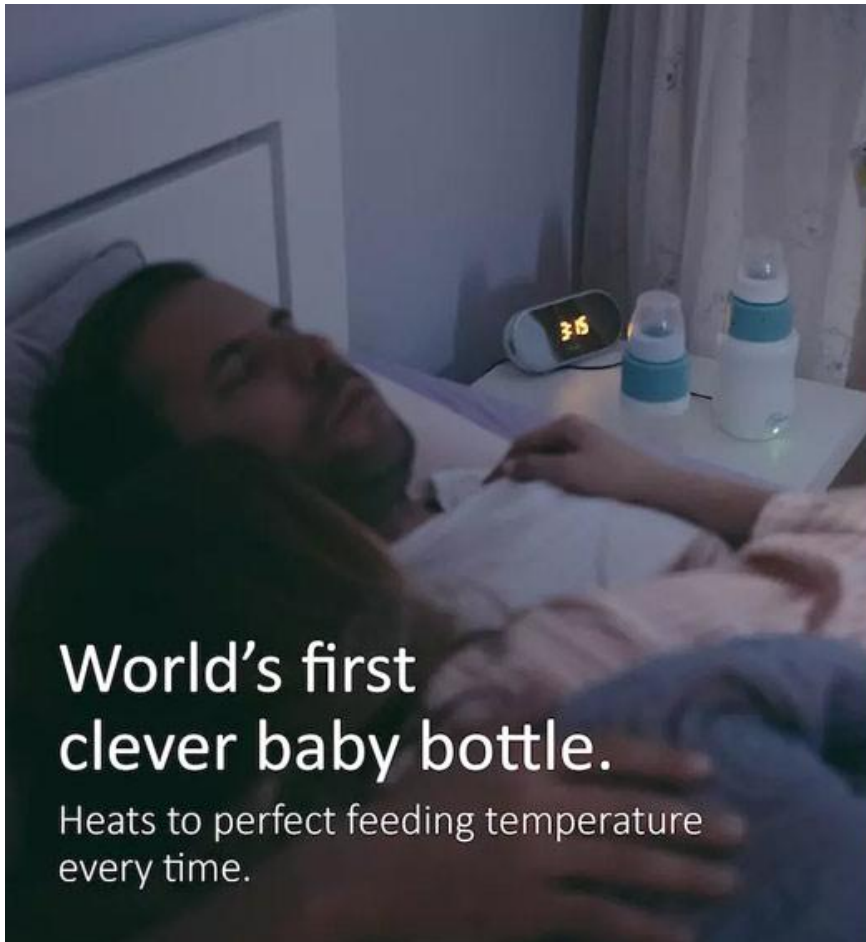

Nur drehen und schütteln, wenn das Baby aufwacht - Sleepy Bottle

CENTRAL
EUROPEAN
STARTUP
AWARDS

Sleepy bottle makes baby formula in less than 10 seconds.

Our solution...

...is Sleepy bottle - the only baby bottle, which prepares fresh, warm baby formula in less than 10 seconds

- freshness problem solved
- 10 seconds preparation time
- constant perfect water temperature: 98,6 F=37 C
- always with you (travelling)
- heater charging with USB plug or
- normal household outlet
- plug it anywhere with USB plug-in

World's first
clever baby bottle.

Heats to perfect feeding temperature
every time.

Intelligent heating
control.

Heats & keeps water at 37°C.

Travel friendly.

Heats on the go.

Sleepy Bottle

minty green / peachy pink

- Prepares fresh and warm baby formula in 10 sec.
- Perfect temperature formula every time.
- Travel friendly. Portable - heats on the go.
- Clever design. Keeps formula dry and fresh until feeding time.
- Intelligent heating control. Heats & keeps water at 98,6°F.
- LED lights tell you when the water is warm and ready.
- Easy to use - easy to clean.
- Fresh formula means no nutrient loss.
- BPA-free polypropylene.
- Compatible with any powder formula type.