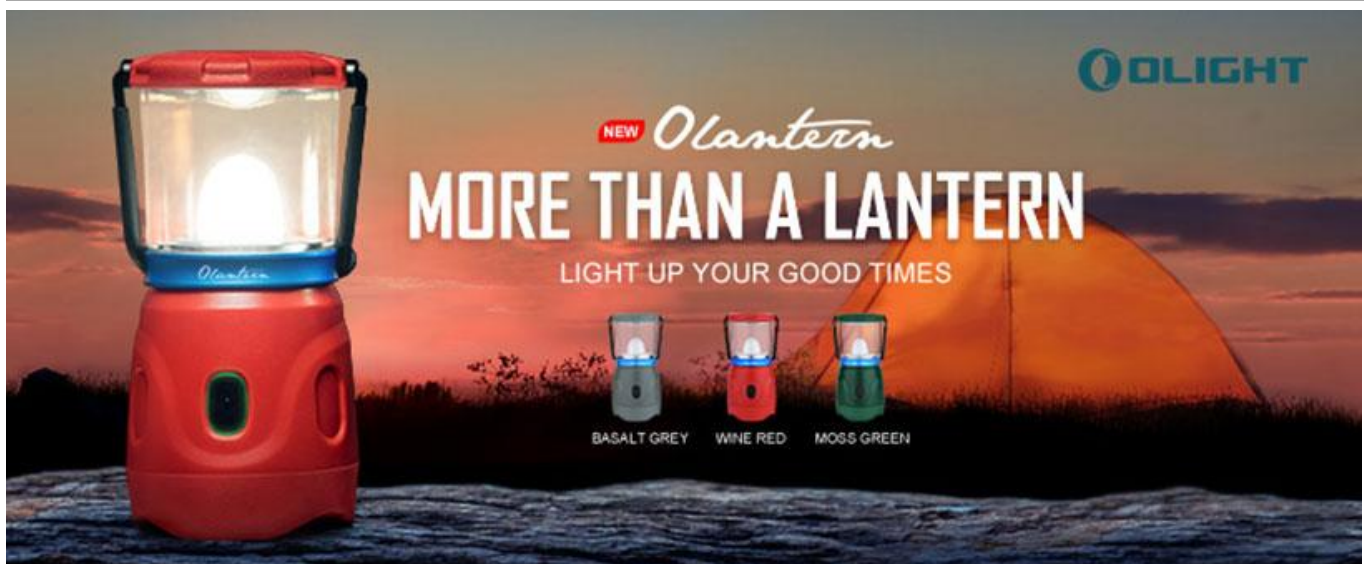

Brandneu bei Olight !

**This is Olantern, more than just a lantern.
It's time to discover a brand-new lighting experience for any dark situation.**

- 2 LED modules for versatile illumination.
- Sleek design combined with reliable functions.
- 360° light distribution, hanging hook, magnetic charging...
- The Olantern is ready to light up your good times indoors and outdoors.

**Featuring two interchangeable LED modules,
the Olantern allows you to switch between a standard white light or an ambient flickering flame.**

- The high-performance LED combined with transparent cover ensures an even, steady 360° light distribution.
- The white light has 3 brightness levels: 30 lumens, 120 lumens, 360 lumens.
- Powered by four 3.7V 1900mAh lithium-ion batteries, it is rechargeable via MCC3 and runs up to 80 hours.
- The hanging hook and stable base make carrying, storing and decorating super handy.

BRIGHTEN YOUR CAMPSITE

Get the right light
Go outside to take an adventure
Park, backyard, RV camping...
Make your journey bright

A RELIABLE LIGHTING SOURCE

Glad to see it among all your camping gadgets

80h
Max runtime

Flexible placement options

The high-performance LED light combined with detachable cover ensures an even, steady 360° light distribution.

The white light LED module and flaming LED module are replaceable for fun and versatile illumination.