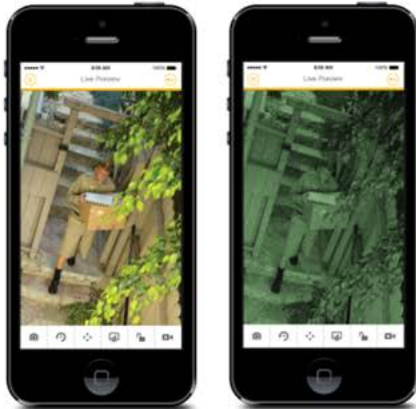

Q-See

SECURITY EQUIPMENT

Custom Motion Detection

Surveillance Areas

View **live camera** footage during both day and night

Receive **instant** mobile alerts

BNC HD

4 Channel High Definition DVR 2 720p HD Bullet Cameras 1 TB Hard Drive	4 Channel High Definition DVR 4 720p HD Bullet Cameras 1 TB Hard Drive	8 Channel High Definition DVR 4 720p HD Bullet Cameras 1 TB Hard Drive	8 Channel High Definition DVR 8 720p HD Cameras 1 TB Hard Drive
AnalogHD // BNC HD	AnalogHD // BNC HD	AnalogHD // BNC HD	AnalogHD // BNC HD

IP HD

Power Source
Cameras powered with POE ports through CAT5 cables