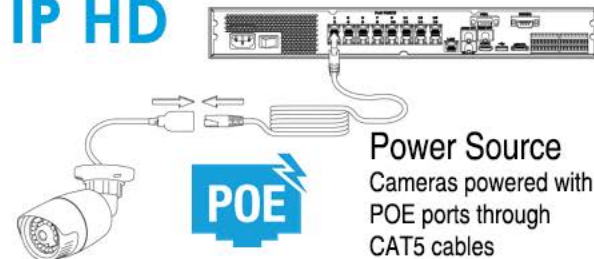

Q-See

SECURITY EQUIPMENT

Custom Motion Detection

Surveillance Areas

View **live camera** footage during both day and night

Receive **instant** mobile alerts

BNC HD

4 Channel High Definition DVR 2 720p HD Bullet Cameras 1 TB Hard Drive	4 Channel High Definition DVR 4 720p HD Bullet Cameras 1 TB Hard Drive	8 Channel High Definition DVR 4 720p HD Bullet Cameras 1 TB Hard Drive	8 Channel High Definition DVR 8 720p HD Cameras 1 TB Hard Drive
AnalogHD // BNC HD	AnalogHD // BNC HD	AnalogHD // BNC HD	AnalogHD // BNC HD

IP HD

Power Source
Cameras powered with POE ports through CAT5 cables