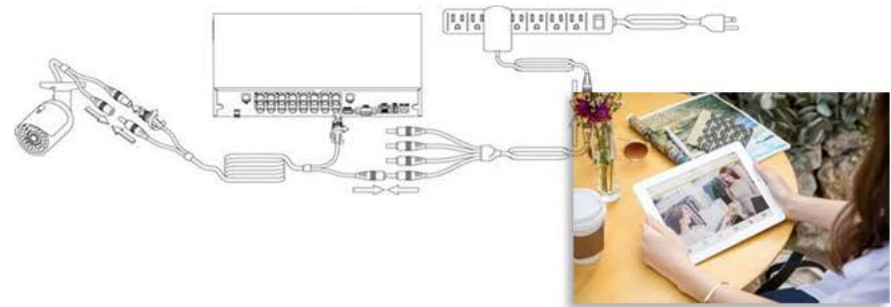

Q-See

SECURITY EQUIPMENT

Custom Motion Detection

Surveillance Areas

View **live camera** footage during both day and night

Receive **instant** mobile alerts

BNC HD

4 Channel High Definition DVR 2 720p HD Bullet Cameras 1 TB Hard Drive	4 Channel High Definition DVR 4 720p HD Bullet Cameras 1 TB Hard Drive	8 Channel High Definition DVR 4 720p HD Bullet Cameras 1 TB Hard Drive	8 Channel High Definition DVR 8 720p HD Cameras 1 TB Hard Drive
AnalogHD // BNC HD	AnalogHD // BNC HD	AnalogHD // BNC HD	AnalogHD // BNC HD

IP HD

Power Source
Cameras powered with POE ports through CAT5 cables